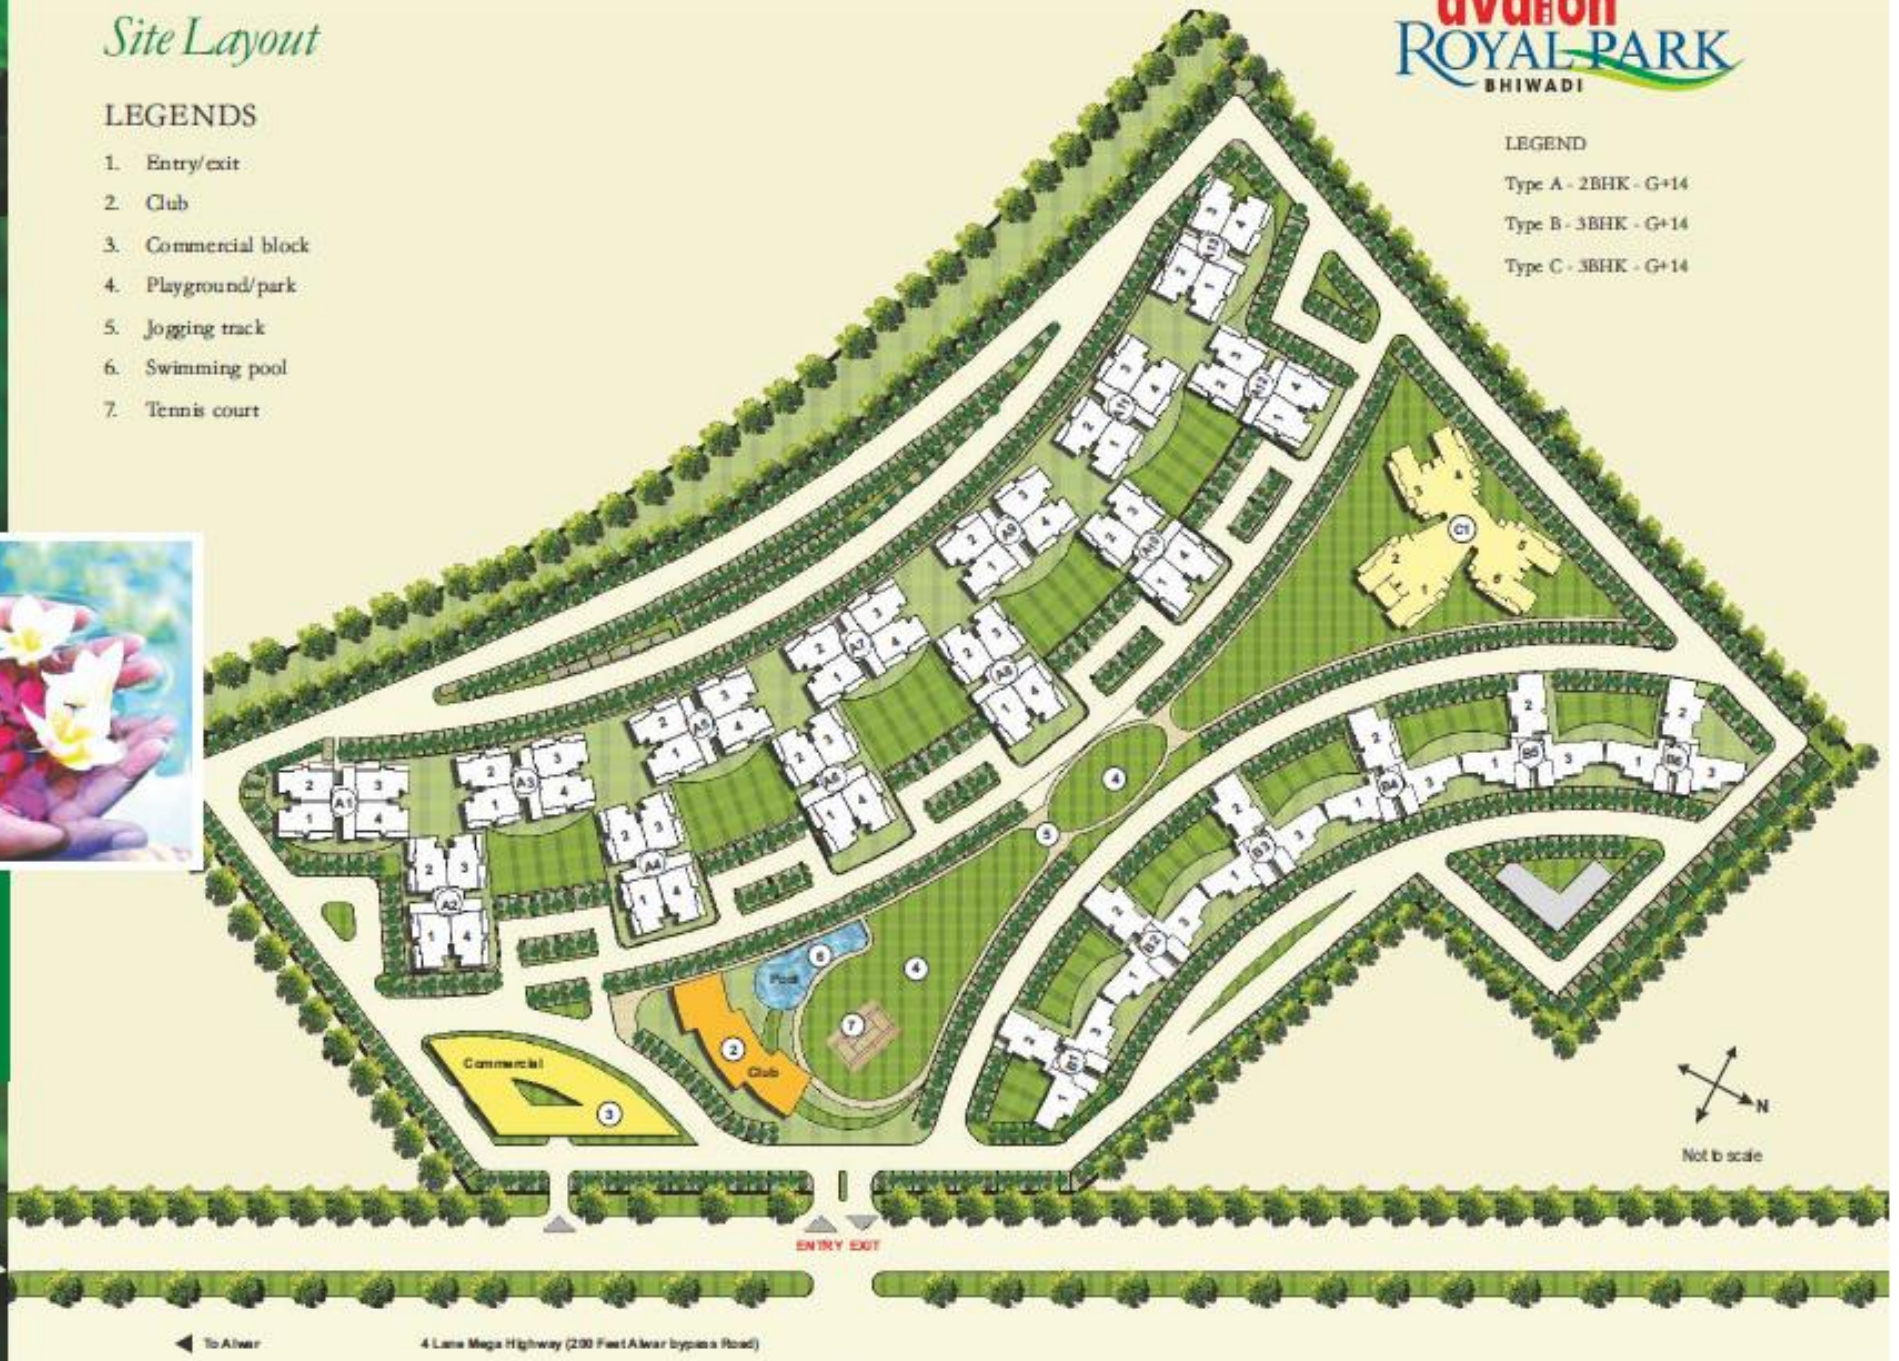

# Site Layout

## LEGENDS

- 1. Entry/exit
- 2. Club
- 3. Commercial block
- 4. Playground/park
- 5. Jogging track
- 6. Swimming pool
- 7. Tennis court

## LEGEND

- Type A - 2BHK - G+14
- Type B - 3BHK - G+14
- Type C - 3BHK - G+14

← To Ameer

4 Lane Mega Highway (200 Feet (Ameer bypass Road))

ENTRY EXIT

Not to scale